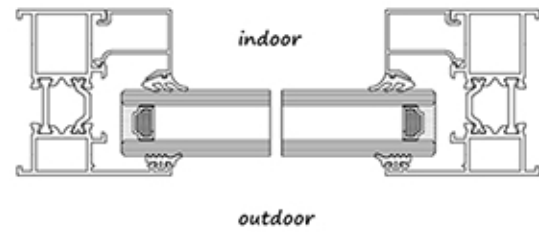

Inswing Casement Window

Outswing Casement Window

B-B