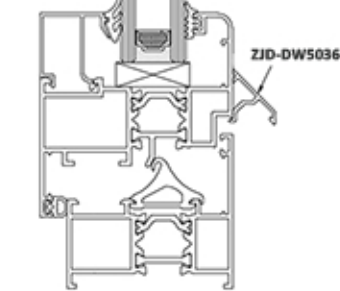

ZJD-DW55 SERIES CASEMENT WINDOW

Zhongjida Industry

Inswing Casement Window

Outswing Casement Window

B-B

C-C

A-A

C-C

B-B

A-A

Inswing casement

Outswing casement